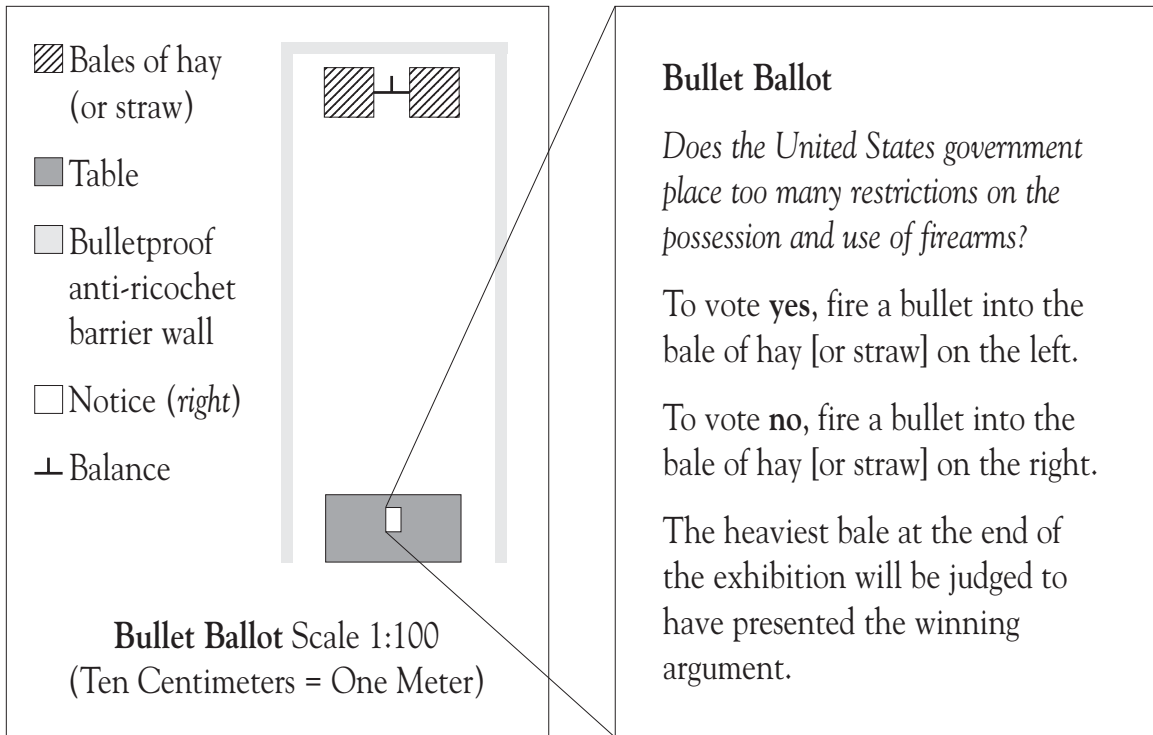

Bullet Ballot

Bullet Ballot

(Installation description)

Two bales of hay or straw of equal weight are placed on either side of a balancing mechanism. A photograph of the president of the United States captioned “Too Restrictive” is attached to the middle of the bale on the left; a photograph of the president of the National Rifle Association captioned “Not Restrictive Enough” is attached to the middle of the bale on the right. A notice (above) is posted at a table five meters from the target. [The gallery may loan or rent guns to viewers without their own firearms to ensure equal suffrage.]